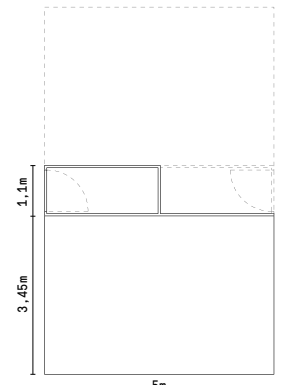

# INTERIEUR SPOT 20m<sup>2</sup>

SIDE

TOP

### INCLUDED FEATURES:

- Raised floor 10 cm
- Carpet: choice of 3 colours (beige, black, light grey) + aluminium skirting
- Rear wall H 3.00 m, standard wooden panels, painted, choice of 3 colours: white (RAL 9010), black (RAL 9005), grey (RAL 7047)
- Storage + lockable side door: 2,50 m<sup>2</sup>
- Light bridge + LED spots: 4 spots for 20 m<sup>2</sup>
- 1 220V socket in the storage area
- Signage: 1 vinyl logo, 80 x 80 cm