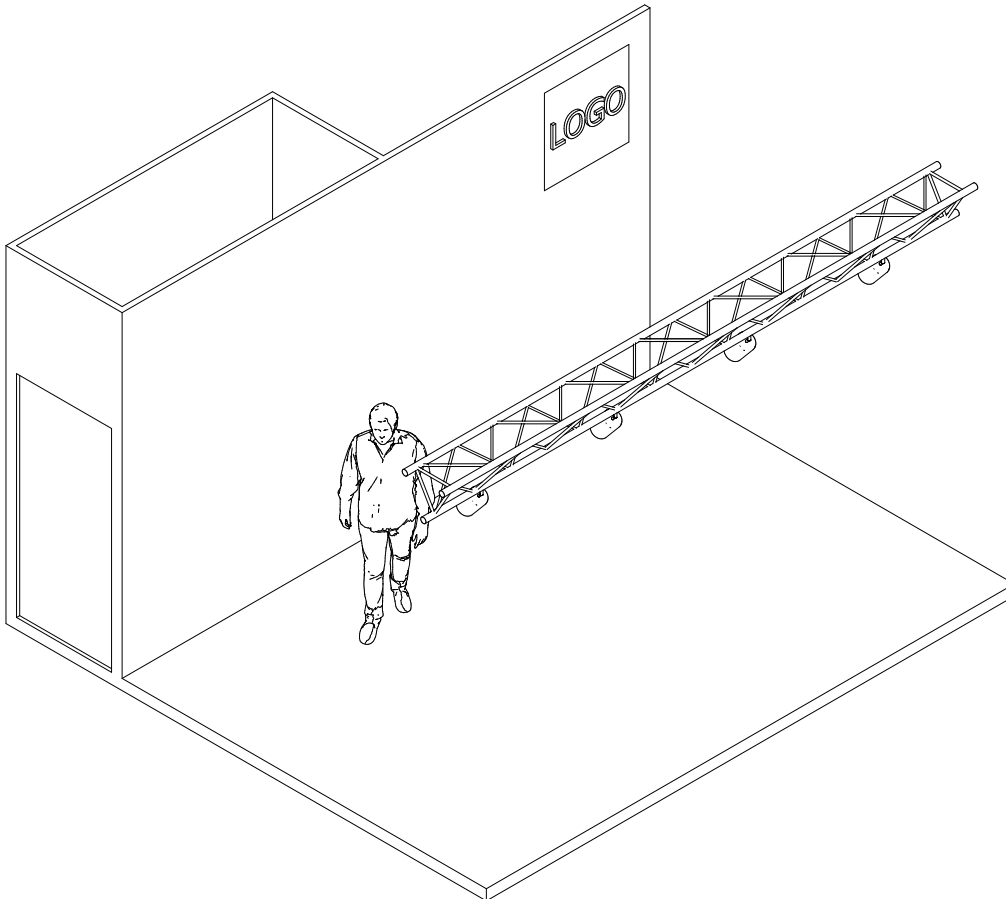

# INTERIEUR SPOT 20m<sup>2</sup>

SIDE

TOP

### INCLUDED FEATURES:

- Raised floor 10 cm
- Carpet: choice of 3 colours (beige, black, light grey) + aluminium skirting
- Rear wall H 3.00 m, standard wooden panels, painted, choice of 3 colours: white (RAL 9010), black (RAL 9005), grey (RAL 7047)
- Storage + lockable side door: 2,50 m<sup>2</sup>
- Light bridge + LED spots: 4 spots for 20 m<sup>2</sup>
- 1 220V socket in the storage area
- Signage: 1 vinyl logo, 80 x 80 cm