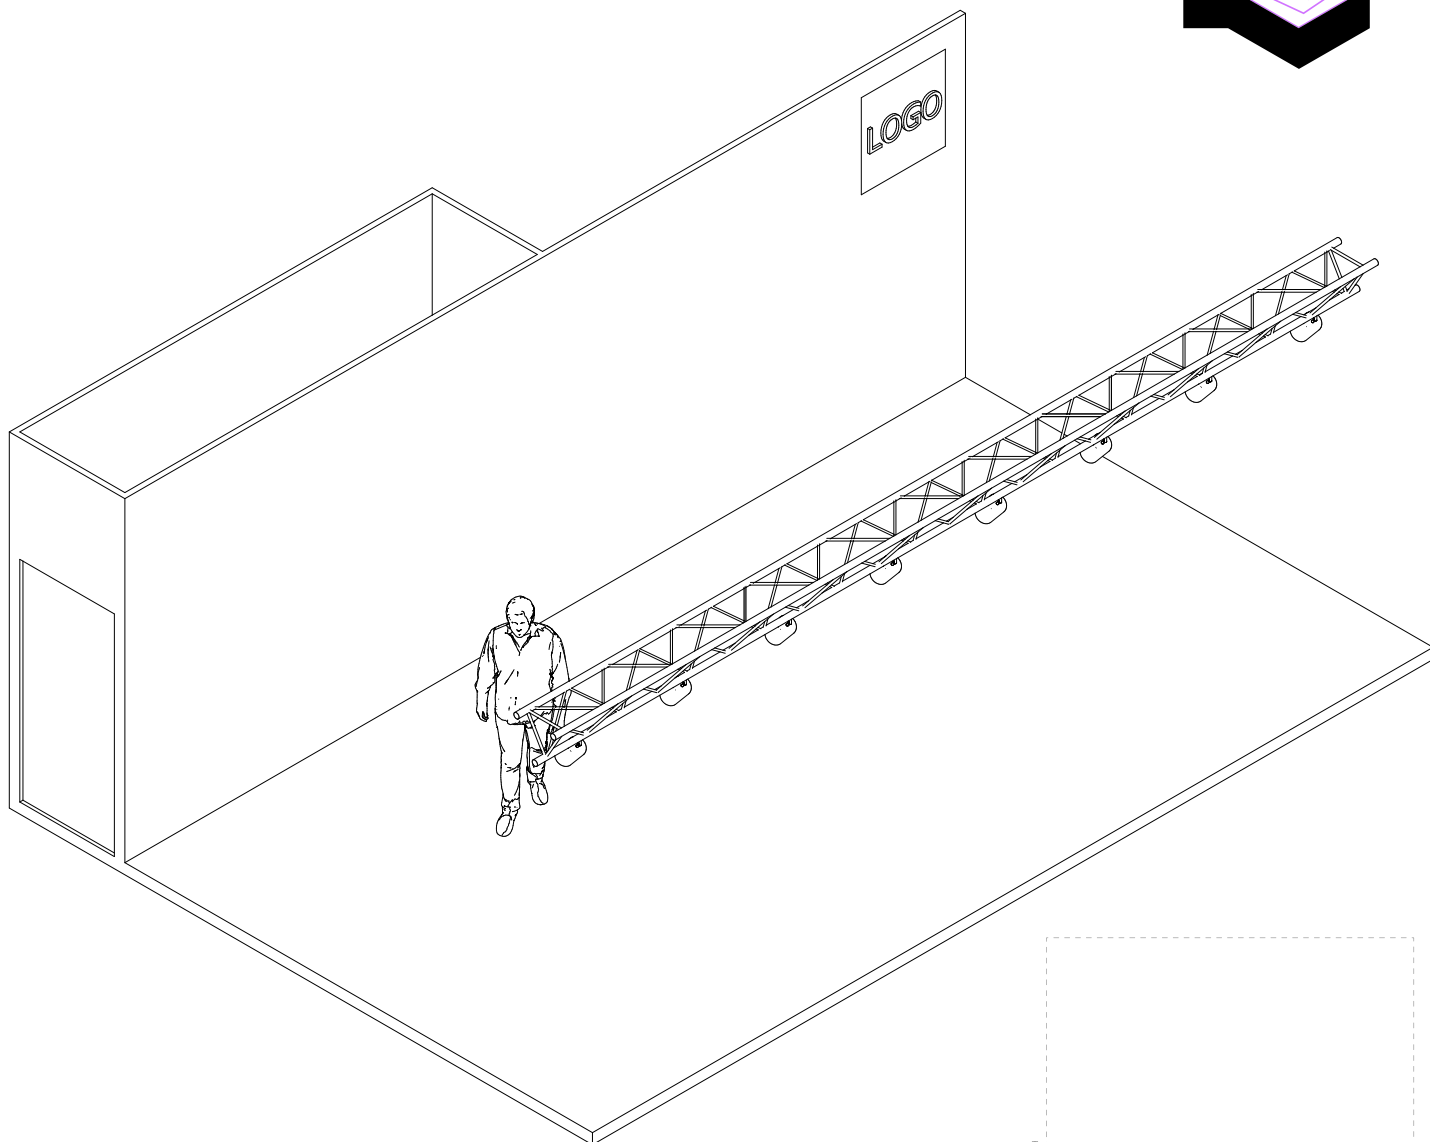

INTERIEUR SPOT

40m²

WE TAKE CARE

INCLUDED FEATURES:

- Raised floor 10 cm
- Carpet: choice of 3 colours (beige, black, light grey) + aluminium skirting
- Rear wall H 3.00 m, standard wooden panels, painted, choice of 3 colours: white (RAL 9010), black (RAL 9005), grey (RAL 7047)
- Storage + lockable side door: 4,00 m²
- Light bridge + LED spots: 8 spots for 40 m²
- 1 220V socket in the storage area
- Signage: 1 vinyl logo, 80 x 80 cm

CARPETS:

WALL FINISHES:

VINYL LOGO: